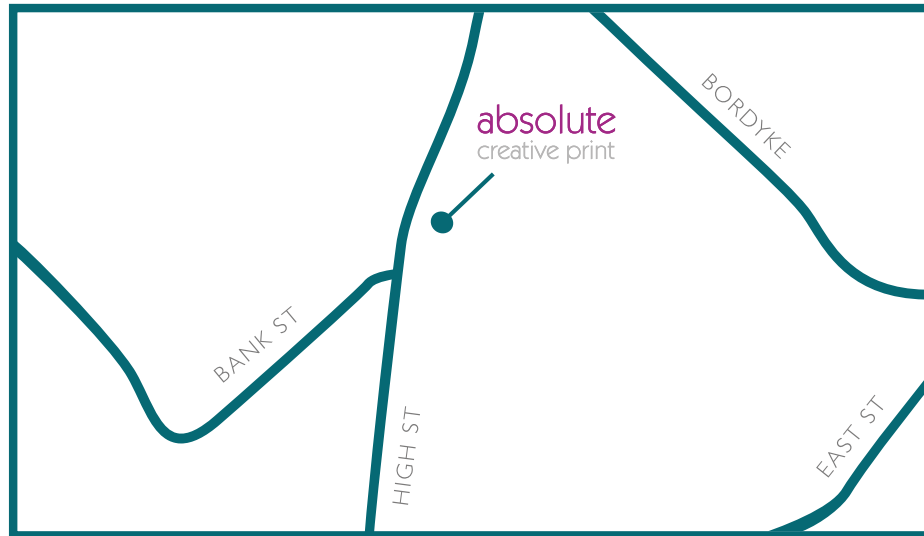

Contact Us

TOWARDS TONBRIDGE SCHOOL

TOWARDS TONBRIDGE TRAIN STATION

For more information:

Please speak to the team at

Absolute Creative Print
161 High Street
Tonbridge
Kent
TN9 1BX

Telephone: 01732 357872
Email: advertising@whatsontonbridge.co.uk